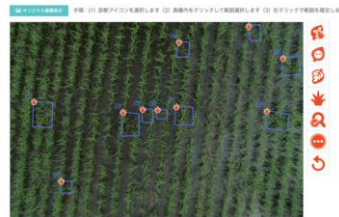

# [Agriculture] SkymatiX, Inc.

**SkymatiX**  
Remote Sensing as a Service

<https://skymatix.co.jp/>

- Address: Chuo-ku, Tokyo
- Number of employees :29
- Established in 2016
- Business: Planning, development, and sales of remote sensing services for software and industrial use

## Outline of the demonstration project

- Project to introduce “Iroha”, the Japanese Crop Monitoring Service, and promote DX in Cambodia.

Weed analysis

## Targeted economic/social issues and solutions

- The Government of Cambodia is making nation-wide efforts to expand agricultural exports. The promotion of paddy rice farming is the cornerstone of agricultural growth and the primary agenda for Cambodia.
- Introducing a leaf color analysis service (Iroha) for rice crop farming, the main crop in Cambodia, to automatically take images of farmlands by drones and upload them onto the cloud network for analysis.