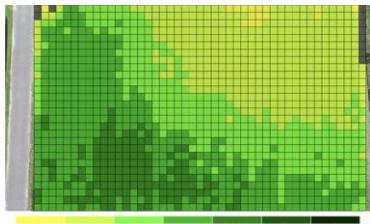

[Agriculture] SkymatiX, Inc.

SkymatiX
Remote Sensing as a Service

<https://skymatix.co.jp/>

- ☐ Address: Chuo-ku, Tokyo
- ☐ Number of employees :29
- ☐ Established in 2016
- ☐ Business: Planning, development, and sales of remote sensing services for software and industrial use

Outline of the demonstration project

- Project to introduce “Iroha”, the Japanese Crop Monitoring Service, and promote DX in Cambodia.

Cooperation with local companies/governments

- Local partners:
  JC Agricultural Cooperatives Co., Ltd
  (Sales of agricultural machinery materials in Cambodia, provider of smart agri-services)

Leaf color analysis