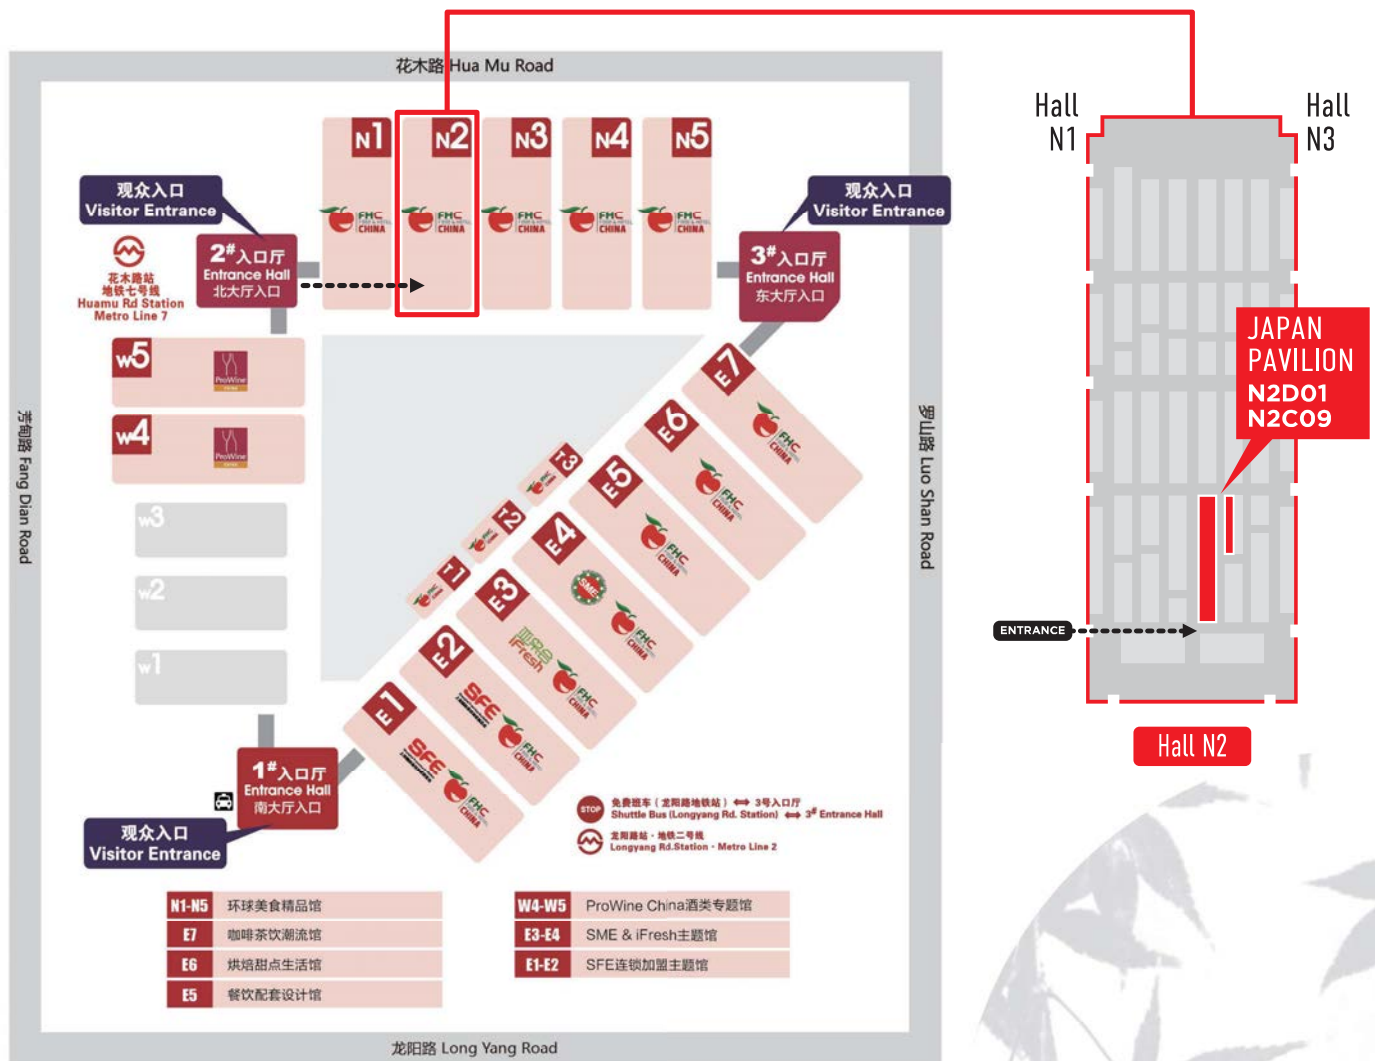

JAPAN

JETRO

Japan External Trade Organization

MAFF

Ministry of Agriculture, Forestry and Fisheries

FHC 2019

12 (Tue) - 14 (Thu), NOV. 2019
Shanghai New International Expo Centre (SNIEC),
上海新国际博览中心, Hall N2

JAPAN PAVILION LOCATION