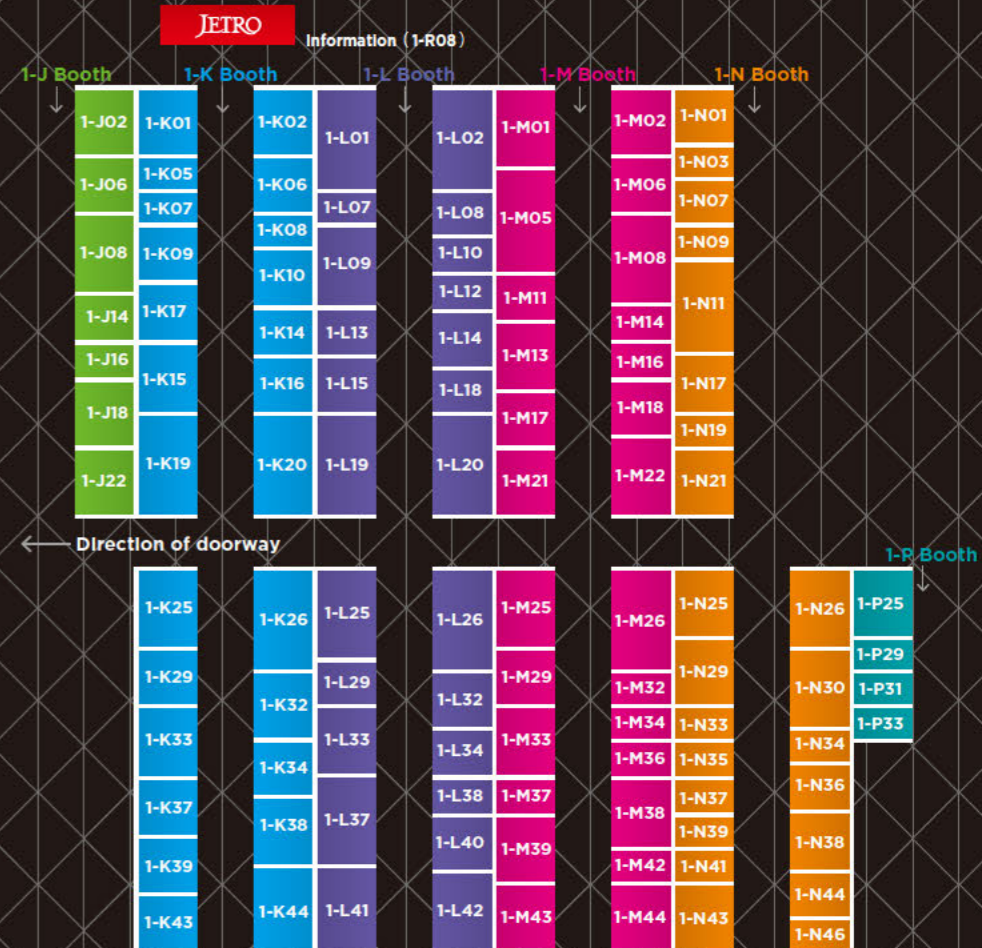

1-P33 Tanabe Pearl Farm Co., Ltd
Contact Person : Mr. TOMOKAZU TANABE
E-mail : info@tanabe-pearl.com

1-L37 Tanaka Pearl Co Ltd
Contact Person : Mr. Nobuaki Kaneko
E-mail : tanakapearlcoltd@gmail.com

1-K37 Tiara Pearl
Contact Person : Mr. Rajen Jhaveri
E-mail : rajentiara@yahoo.com

1-L40 Tokyo Pearl Co., Ltd.
Contact Person : Mr. Ken Maemura
E-mail : maemura@tokyopearl.co.jp

1-M16 T's Trading
Contact Person : Mr. Tatsuo Tobinaga
E-mail : tstrading.pearl@gmail.com

1-M01 Union Pearl Co Ltd
Contact Person : Mr. HIROMICHI NAKAGAWA
E-mail : hiromichi@unionpearl.com

1-L10 United Pearl
Contact Person : Mr. Dilip Jhaveri
E-mail : unitedpearl@unionpearl.com

No. EXHIBITOR'S

1-M37 Urban Network Co., Ltd
Contact Person : Mr. Mitsuya Sasaka
E-mail : ms@urban-network.co.jp

1-K32 Uto Shinju Co Ltd
Contact Person : Ms. KYOKO UTO
E-mail : headoffice@uto-shinju.com

1-N09 Whiterock Co., Ltd
Contact Person : Mr. SHOICHI SHIRAIWA
E-mail : s.shoichi@whiterock-ceramic.com

1-L41 Yamagiwa Co Ltd
Contact Person : Mr. MASAMI YAMAGIWA
E-mail : yamagiwa.office5@gmail.com

This material is distributed by JETRO
Hong Kong on behalf of Japan External
Trade Organization, Tokyo, Japan.

*All information in this publication is
verified to the best of JETRO's ability.
However, JETRO does not accept
responsibility for any loss or damage
arising from any reliance on it.

Hall 1 Booth J, K, L, M, N, P, R

JAPAN
PAVILION
Hong Kong International Diamond,
Gem & Pearl Show 2019
26(Fri) February - 2(Sat) March 2019
Asia World-Expo, Hall 1