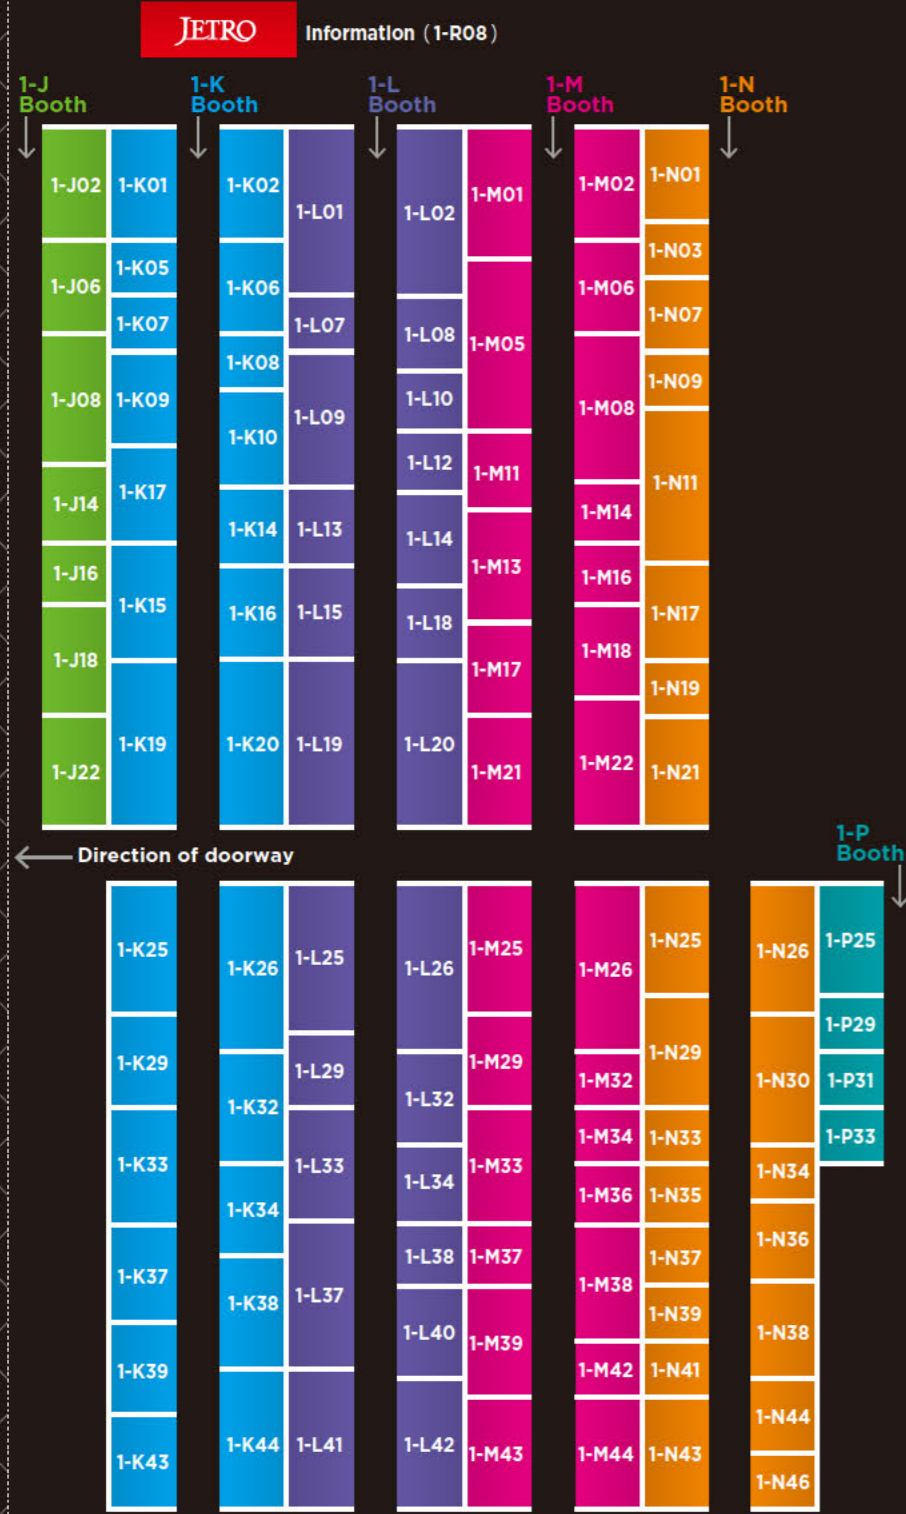

Hall 1 Booth J, K, L, M, N, P, R

EXHIBITOR'S LIST

Alphabetical Order

Hall 1 Booth J, K, L, M, N, P, R

No.	EXHIBITOR'S
A 1-J22	Abhinav Gems Co., Ltd Contact Person : Mr. HEMISH JHAVERI E-mail : abhinav.gems@hotmail.com
1-K29	Akoya Pearl Co., Ltd Kobe Since 1969 Contact Person : Mr. YUKI UEDA E-mail : akoyasinju1188@poplar.ocn.ne.jp
1-K05	All Nippon Pearl Co Ltd Contact Person : Mr. HIREN ZAVERI E-mail : hdzaveri@yahoo.com
1-K13	Alpha Tajima Co., Ltd Contact Person : Mr. Takehiro Tajima E-mail : alphatajimatokyo@gmail.com
1-N21	Amit Trading Co Ltd Contact Person : Mr. Dori Chitayat E-mail : amittrading@pearls.jp
1-K16	Anmol Gems Ltd Contact Person : Mr. Doshi Sahil E-mail : sahil@aglpearls.com
1-M21	Asia Pearl Japan Ltd Contact Person : Mr. VIJAY CHOKSI E-mail : contact@asiapearljapan.com
C 1-M25	Champion Pearl Co Ltd Contact Person : Mr. YUKITO MIYAMOTO E-mail : champion-pearl1984@m2.dion.ne.jp
1-K39	Continental Pearl Co. Ltd Contact Person : Mr. Suraj Shah E-mail : suraj@continentalpearl.com
1-K25	Create Gem International Corp Contact Person : Mr. Yoshitaka Toyosaki E-mail : yoshi@creategem.com
1-K10	Crown Impex Contact Person : Mr. CHIRAG SARKAR E-mail : MAIL@CROWN-IMPEX.COM
D 1-K02	Daiichi Trading Co Ltd Contact Person : Mr. Hiroshi Norioka E-mail : norioka@edute.com
1-N19	Daiwa Jewelry Co., Ltd Contact Person : Mr. Takafumi Mukai E-mail : info@daiwa-jewelry.com
E 1-L01	Eiko Pearl Co Ltd Contact Person : Mr. Kasamatsu Kobayashi E-mail : eiko@eikoppearl.com
1-P31	EK Pearl Co., Ltd. Contact Person : Mr. Yoshio Koyama E-mail : kobe@ekpearl.com