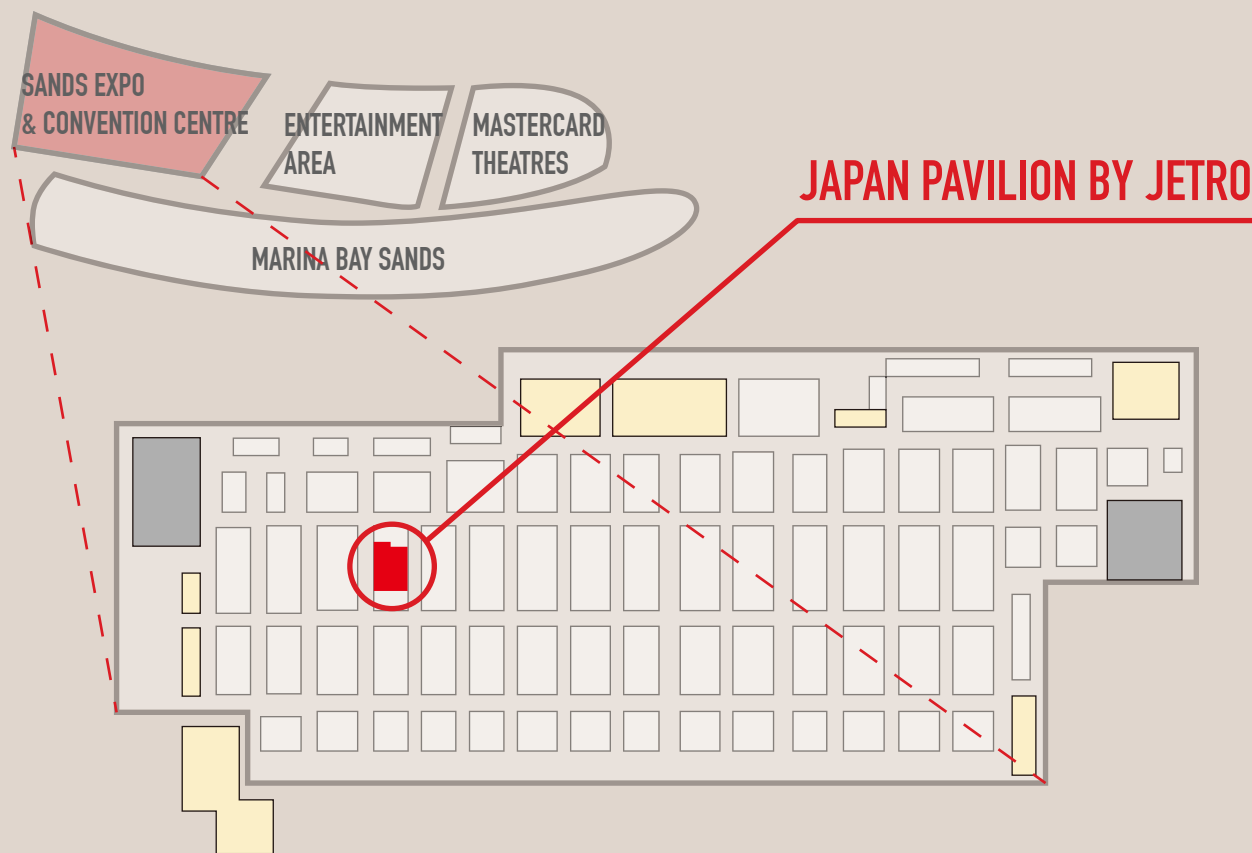

JAPAN

JETRO

Japan External Trade Organization

MAFF

Vitafoods Asia 2019

25(wed) - 26(thu), SEP. 2019

Sands Expo & Convention Centre,
Marina Bay Sands, Singapore.

HALL D,E,F Booth D36

JAPAN PAVILION LOCATION

JETRO HEADQUARTER

Address Ark Mori Bldg. 6F, 12-32 Akasaka 1-chome,
Minato-ku, Tokyo, 107-6006 JAPAN

TEL +81-3-3582-5511

URL www.jetro.go.jp/en/

JETRO SINGAPORE OFFICE

Address 16 Raffles Quay, #38-04/05,
Hong Leong Building, Singapore 048581

TEL +65-6221-8174

URL www.jetro.go.jp/singapore/

Ministry of Agriculture, Forestry and Fisheries

Address 1-2-1 kasumigaseki,
Chiyoda-ku, Tokyo, 100-8950 JAPAN

TEL +81-3-6744-1502

URL www.maff.go.jp/e/

JETRO

Japan External Trade Organization

MAFF