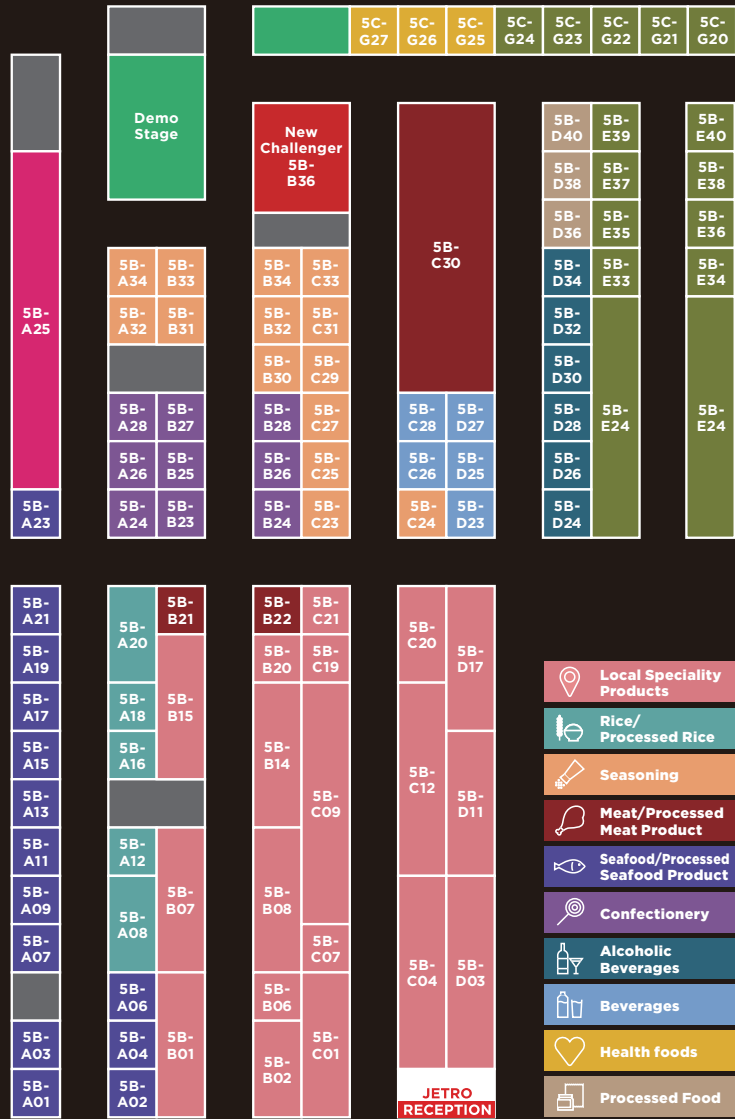

JAPAN PAVILION BOOTH LAYOUT

EXHIBITOR'S LIST

PAGE	BOOTH NO.	COMPANY NAME	CATEGORIES
p.09	5B-A01	HACHIYOSUISAN CO., LTD.	
	5B-A02	ARAKAKI TSUSHO CORPORATION	
	5B-A03	SAKURA SHOKUHIN CO., LTD.	
p.10	5B-A04	Suzukigumi	
	5B-A06	YOSHIMURA Co., Ltd.	
	5B-A07	OWASEBUSSAN Co., Ltd.	
	5B-A08	The Taste of Ishikawa	
p.11	5B-A08	One Otomatsu Co., Ltd.	
	5B-A08	KOMEYA Co., Ltd.	
	5B-A08	Tsukuda Foods Co., Ltd.	
	5B-A08	WAHEI INC.	
p.12	5B-A09	KAKUSAN FOODS Co., Ltd.	
	5B-A11	Yaizu Fisheries Promotion Association / Yaizu City	
	5B-A12	Aizu Yotsuba Agricultural Cooperatives	
	5B-A13	iLINK OYSTERS Inc.	
p.13	5B-A15	KAMEWA SHOUTEN CO., LTD.	
	5B-A16	ISHIBASHIYA Co., Ltd.	
	5B-A17	Takahashi Food Industry Co.,Ltd.	
	5B-A18	JA AKITA Obako	
p.14	5B-A19	Takeda Shokuhin Co., Ltd.	
	5B-A20	Ogata Farm Products & Processed Food Export Promotion Council	
	5B-A20	Ogata Village Akitakomachi Rice Producers Co., Ltd.	
	5B-A20	Ogata Country Elevator Kousha Co., Ltd.	
p.15	5B-A20	Nouyu Co., Ltd.	
	5B-A21	EBIKO CORPORATION	
	5B-A23	Japan Trade International Co., Ltd.	
	5B-A24	SHINYEI KAISHA	
p.16	5B-A25	Japan Finance Corporation	
	5B-A25	MARUBENI EGG CORPORATION	
	5B-A25	DAIEI FOODS CO., Ltd.	
	5B-A25	Gâteaux de Voyage Co., Ltd.	
p.17	5B-A25	Agri Corporation	
	5B-A25	FARM LAND MAKI	
	5B-A25	TATEISHI FOODS Inc.	
	5B-A25	HEIWA FOODS INDUSTRY CO., LTD.	
p.18	5B-A25	KITAGUNI INC.	
	5B-A25	KYSHOW CORPORATION	
	5B-A25	GLOBAL EYE CO.	
	5B-A25	MUSASHINO SHUZO CO.	
p.18	5B-A25	UON CO., LTD.	
	5B-A25	Food Create Co., Ltd.