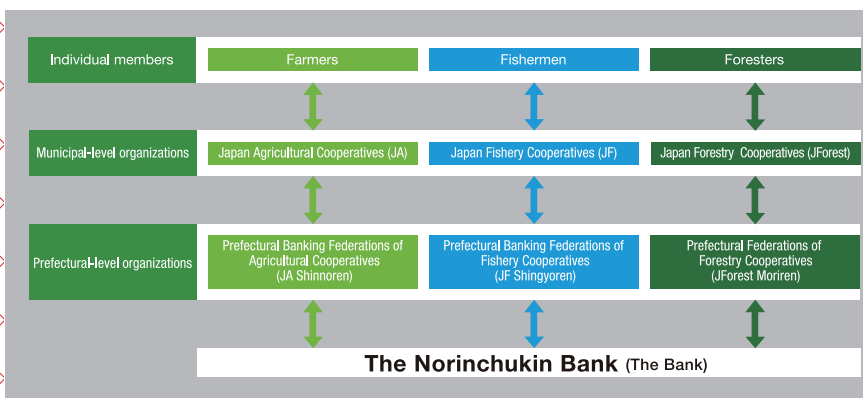

Securing stable profits through global investments as one of Japan's leading institutional investors is an important activity that we undertake to fulfill our mission.

Courageously facing change, we will pursue our unchanging mission and continue to challenge new horizons.

農林中央金庫